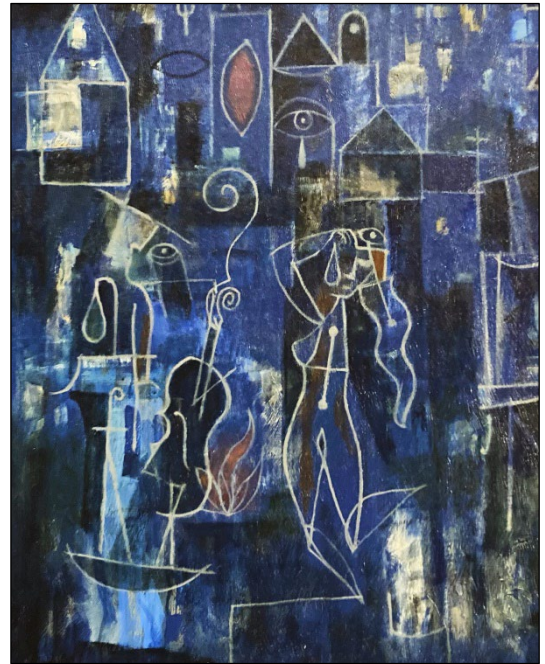

Enigma

paintings by
Brian Hinkle
of Wichita, Kansas

Statement

Enigma. Inexplicable Mystery
A fleeting glimpse beyond
The meaning of art & life remains unknown
The human condition is an enigma.

Mood Indigo (detail) by Brian Hinkle

Biography

Brian Hinkle is a professional painter living and working in Wichita, Kansas.

He has an MFA from Wichita State University and has been painting ever since.

He has been teaching painting for the past 32 years and is a former gallery director of the Wichita Center for the Arts.