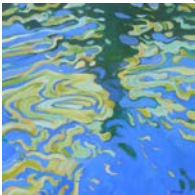

"Watercolor," (Reflections) acrylic on canvas, 1990, 42 x 42 inches
Frame, 42 x 42 1/8 inches