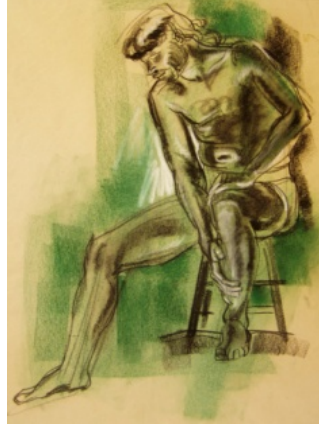

Consigned work by Elmer Tomasch

Drawings

Face Down Figure in Green, undated, conté crayon, 8 x 21 1/2 in., matted: 16 x 29 3/4 in. Price: **\$100**

Female with Black Accents, undated, conté crayon, 22 x 15 1/4 in., matted: 30 1/4 x 23 1/2 in. Price: **\$150**

Figure with Bent Knees, undated, conté crayon, 13 1/2 x 23 in., matted: 21 3/4 x 31 3/4 in. Price: **\$150**

Seated Female, undated, conté crayon, 22 x 16 in., matted: 30 x 24 in. Price: **\$200**

Seated Female with Darkened Background, undated, conté crayon, 19 1/4 x 11 3/4 in., matted: 27 1/2 x 19 3/4 in. Price: **\$150**

Seated Figure – Back Study, undated, conté crayon, 20 x 13 in., matted: 28 x 21 in. Price: **\$100**

Seated Figure in Green, undated, conté crayon, 19 1/4 x 14 1/2 in., matted: 27 1/2 x 22 3/4 in. Price: **\$150**

Seated Figure in Blue, undated, conté crayon, 20 1/2 x 12 in., matted: 28 3/4 x 20 1/4 in. Price: **\$150**

Torso with Extended Arm, undated, ink wash, signed in upper right, 14 3/4 x 7 3/4 in., matted: 23 x 16 in. Price: **\$100**