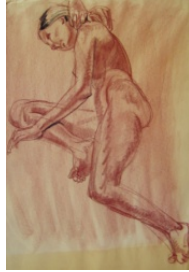

Consigned work by Elmer Tomasch

Drawings

Face Down Figure in Green, undated, conté crayon, 8 x 21 1/2 in., matted: 16 x 29 3/4 in. Price: **\$100**

Female with Black Accents, undated, conté crayon, 22 x 15 1/4 in., matted: 30 1/4 x 23 1/2 in. Price: **\$150**

Figure with Bent Knees, undated, conté crayon, 13 1/2 x 23 in., matted: 21 3/4 x 31 3/4 in. Price: **\$150**

Seated Female, undated, conté crayon, 22 x 16 in., matted: 30 x 24 in. Price: **\$200**

Seated Female with Darkened Background, undated, conté crayon, 19 1/4 x 11 3/4 in., matted: 27 1/2 x 19 3/4 in. Price: **\$150**

Seated Figure – Back Study, undated, conté crayon, 20 x 13 in., matted: 28 x 21 in. Price: **\$100**

Seated Figure in Green, undated, conté crayon, 19 1/4 x 14 1/2 in., matted: 27 1/2 x 22 3/4 in. Price: **\$150**